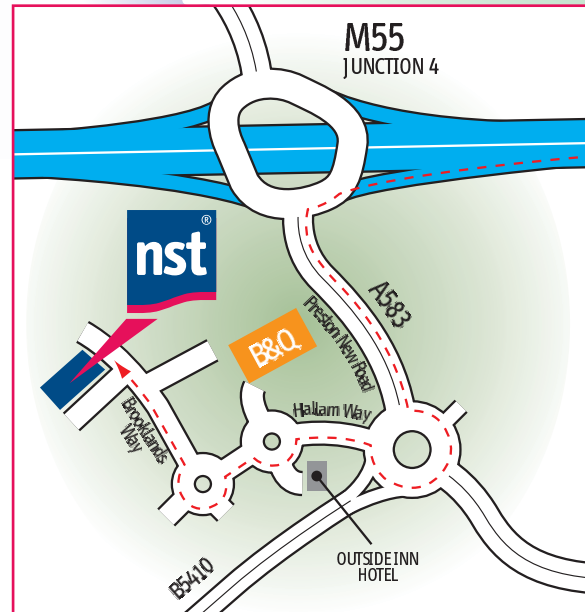

Europe's Leading
Educational & Group
Travel Company

DIRECTIONS TO...

NST TRAVEL GROUP PLC

Discovery House
Brooklands Way
Whitehills Business Park
Blackpool FY4 5LW
Tel 01253 833833
Fax 01253 833844

BY ROAD

Directions From M6 Junction 32

Leave the M6 at junction 32 (signposted Blackpool), then join the M55 motorway. Continue forward onto the M55 (signposted M55 Blackpool, Fleetwood).

Leave the M55 at junction 4 (signposted Blackpool, North Shore), then at roundabout take the 1st exit onto Preston New Road - A583 (signposted Kirkham).

At the roundabout take the 3rd exit onto Hallam Way (signposted Whitehills Park).

At the roundabout go straight across (2nd exit), you will see B&Q on the right and a hotel on the left.

At the next roundabout turn right (3rd exit onto Brooklands Way) NST is the large office building ahead on the left hand side.

Parking

There are several allocated visitors car parking spaces available.

BY RAIL

Regular train services operate between Blackpool North and Preston stations. Preston is a major west coast mainline to London Euston. There is also a direct trans-Pennine line between Blackpool and Leeds.

Blackpool is connected through the railway network to most destinations. Inter City trains to Preston connect with the local shuttle service giving a speedy service to Blackpool.

Service from London (via Preston)

Frequency: Approx. 10-12 per day. Journey time: 3-4 hours.

Service from Manchester to Blackpool North

(including Manchester Airport)

Frequency: Approx. 35 per day. Journey time: 1 hour 15 mins.

Service from Preston

Frequency: Approx. 1 per hour. Journey time: 30 mins.

Information is available by contacting

National Rail Enquiries on 08457 484950.

Station	Postcode	Distance
Blackpool North	FY1 2AB	4.6 miles
Blackpool South	FY4 1PF	3.6 miles
Squires Gate	FY4 1PJ	3.1 miles

BY AIR

There are regular flights to Blackpool Airport from Belfast, Dublin and some other European cities.

Blackpool is easily accessible from Manchester and Liverpool.

Blackpool International Airport

Squires Gate Lane, Blackpool, Lancashire, FY4 2QS

Telephone: 01253 343434

2.5 miles

Manchester International Airport

Olympic House, Lancashire, M90 1QX

Telephone: 0161 489 3000

55 miles

Liverpool John Lennon Airport

Speke Hall Avenue, Merseyside, L24 1YD

Telephone: 0151 288 4000

59 miles